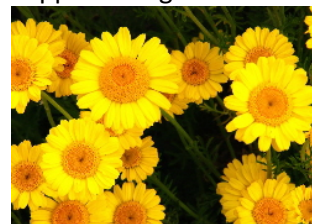

Corn Poppy

Flowering period: May to June
Approx. height 20-40mm

Hop trefoil

Flowering period: June to August
Approx. height 50-70mm

Lady's Bedstraw

Flowering period: June to October
Approx. height 50-70cm

Corn Cockle

Flowering period: June to September
Approx. height 50cm

Yarrow

Flowering period: May to September
Approx. height 50cm

Corn Flower

Flowering period: June to September
Approx. height 20-50cm

Ragged Robin

Flowering period: June to September
Approx. height 20-50cm

Hawkweed

Flowering period: June-October
Approx. height 20-50cm

Dyers Chamomile

Flowering period: May to June
Approx. height 20-40mm

Fleabane

Flowering period: June to October
Approx. height 30-50mm