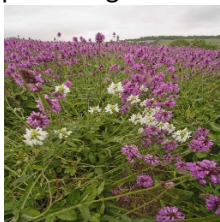

Betony

Flowering period: June-October
Approx. height 20-50cm