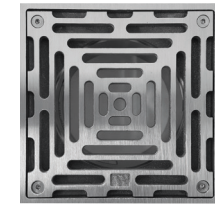

blucher.com

BLÜCHER
A WATTS Brand

T: +45 99 92 08 00 • blucher.com

© 2018 blucher.com

Cast Iron Drains WATTS®

WATTS

WATTS introduces the new generation of Cast Iron floor drains. In addition to its modern and compact design it offers a number of features adding value to your next Cast Iron drainage project

Nickel Bronze

Stainless steel

Round and square upper parts and gratings

Sump

Horizontal P-Trap

Vertical S-trap

SmartLevel™

Upper part