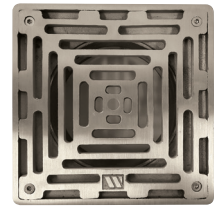

blucher.com

BLÜCHER
A WATTS Brand

T: +45 99 92 08 00 • blucher.com

© 2018 blucher.com

Cast Iron Drains WATTS®

WATTS

WATTS introduces the new generation of Cast Iron floor drains. In addition to its modern and compact design it offers a number of features adding value to your next Cast Iron drainage project

Nickel Bronze

Stainless steel

Round and square upper parts and gratings

Sump

Horizontal P-Trap

Vertical S-trap

SmartLevel™

Upper part