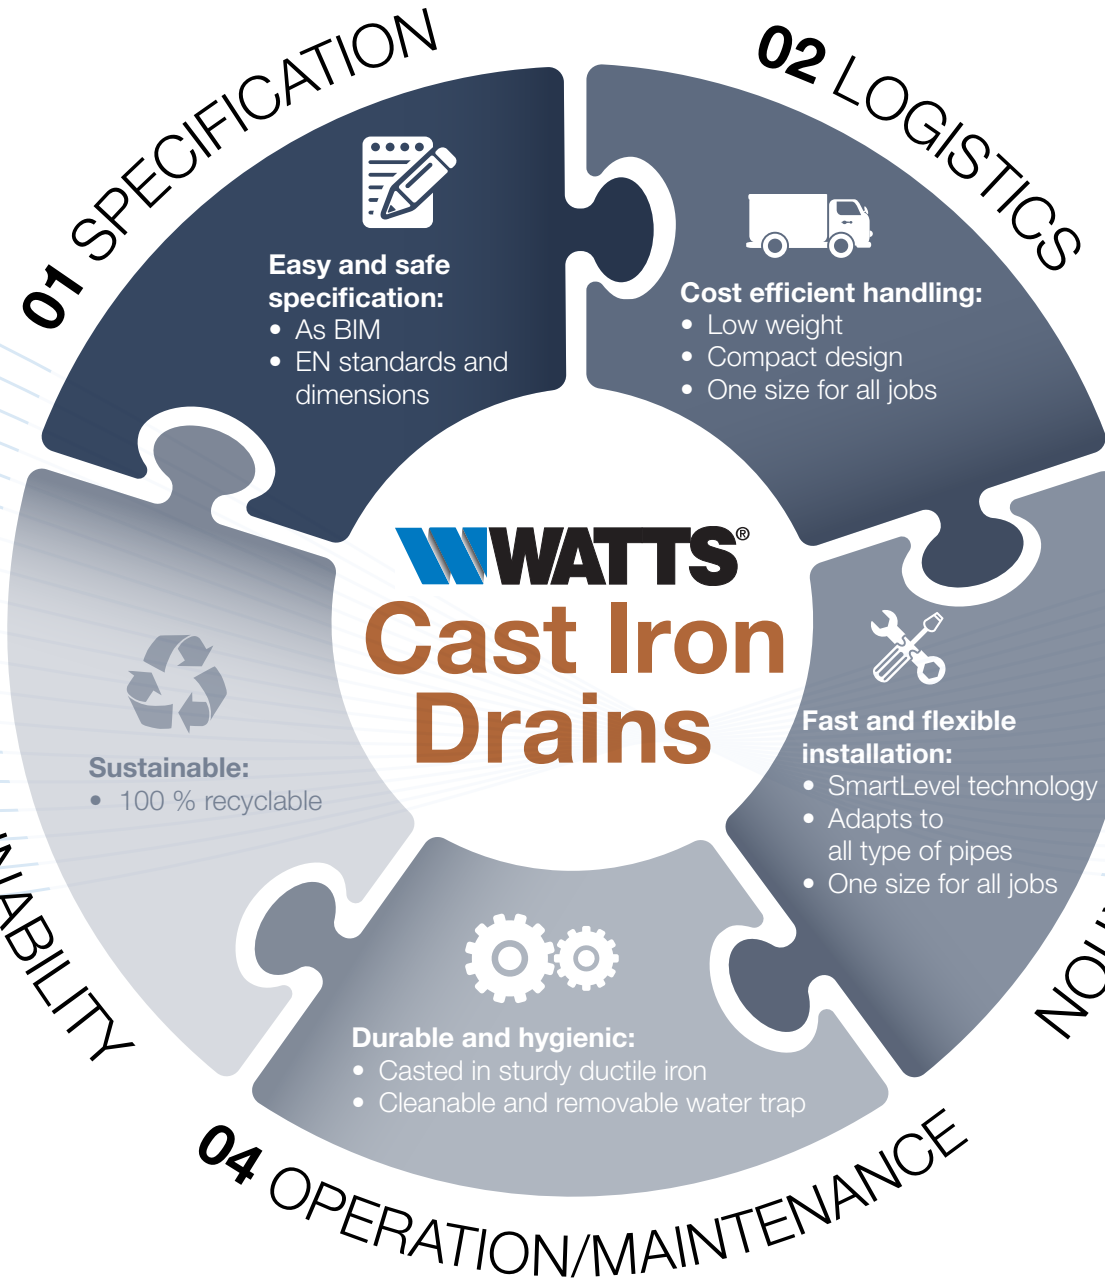

Low weight

- Up to 50 % lighter than market standard

EN 1253

More information
blucher.com