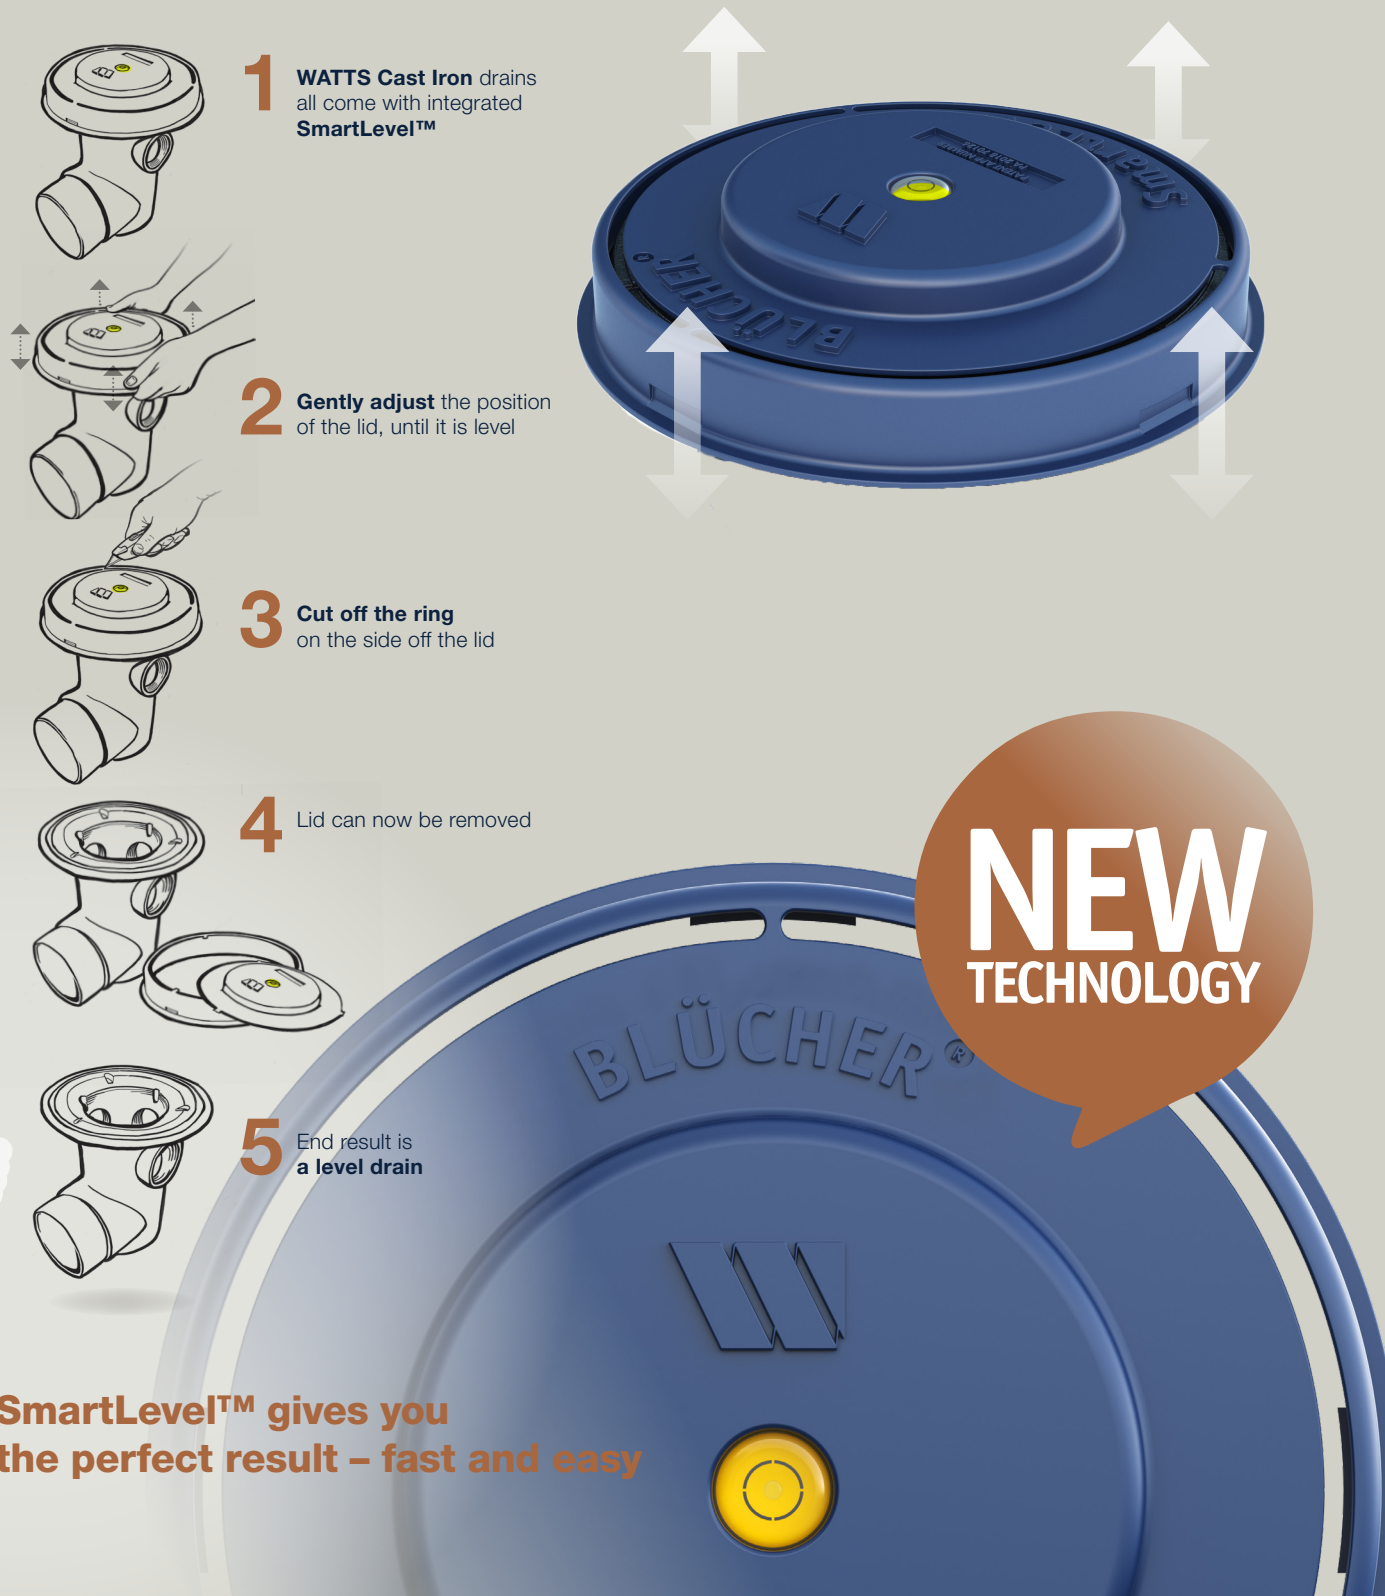

SmartLevel™

WATTS helps you work smart. Fast and safe installation by using SmartLevel™ - the new integrated drain levelling system.

SmartLevel™ gives you the perfect result – fast and easy

” Your drainage partner keeps up your flow